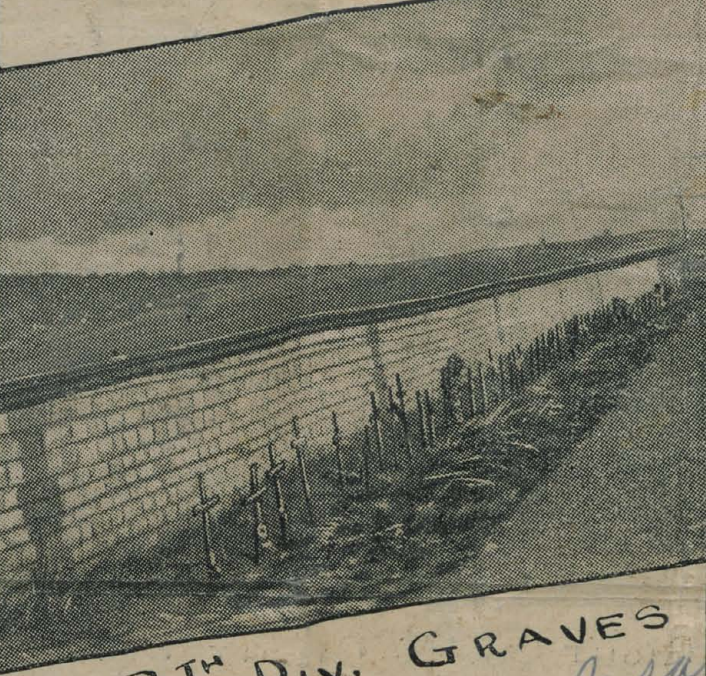

PICTORIAL SUPPLEMENT
OVERSEAS EDITION

Camp Dodge

PUBLISHED BY
THE 88th DIVISION

FRONT LINE TRENCH
NEAR FULLERN WOODS

HOSPITAL IN OLD
CAVALRY BARN
"HERICOURT"

"GERMAN OUT-POST" 176-
BRIG. SECTOR

"ROAD-HOUSE RUINS" NEAR
BANHOLZ WOODS

CHURCH
"CARSPACH"

"MACHINE GUN NEST" *natural*
LEFT BN. 175-BRIG.

"88TH DIV. GRAVES" IN
HAGENBACH

"GERMAN TANK TRAPS"
IN BERNWILLER

"SHELTER DUG-OUTS"
IN STOKETE WOODS

STREET SCENE IN
DANNIMARIE

88TH DIV. GRAVES
IN HERICOURT

*I saw this Berg
Sept 29, 1918.*

"RUINS OF BRIDGE" NEAR
BADRIGOURT

DIV. INTELLIGENCE SCHOOL
VYANS

LERCHENOLZ
WOODS