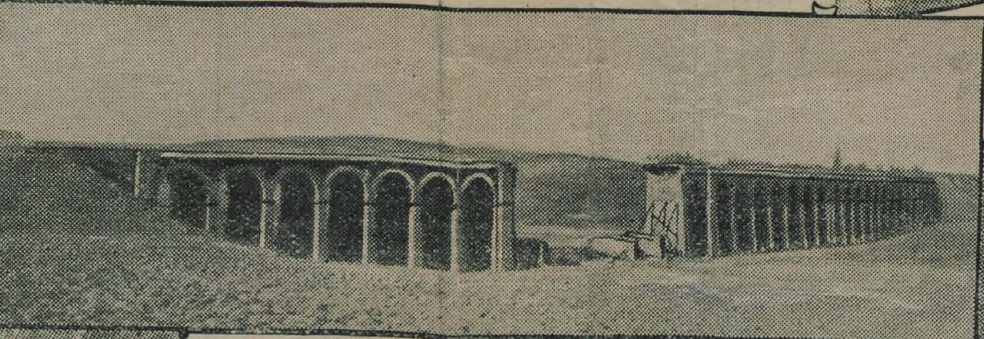

"RUINS OF BRIDGE" NEAR
BADRIGOURT